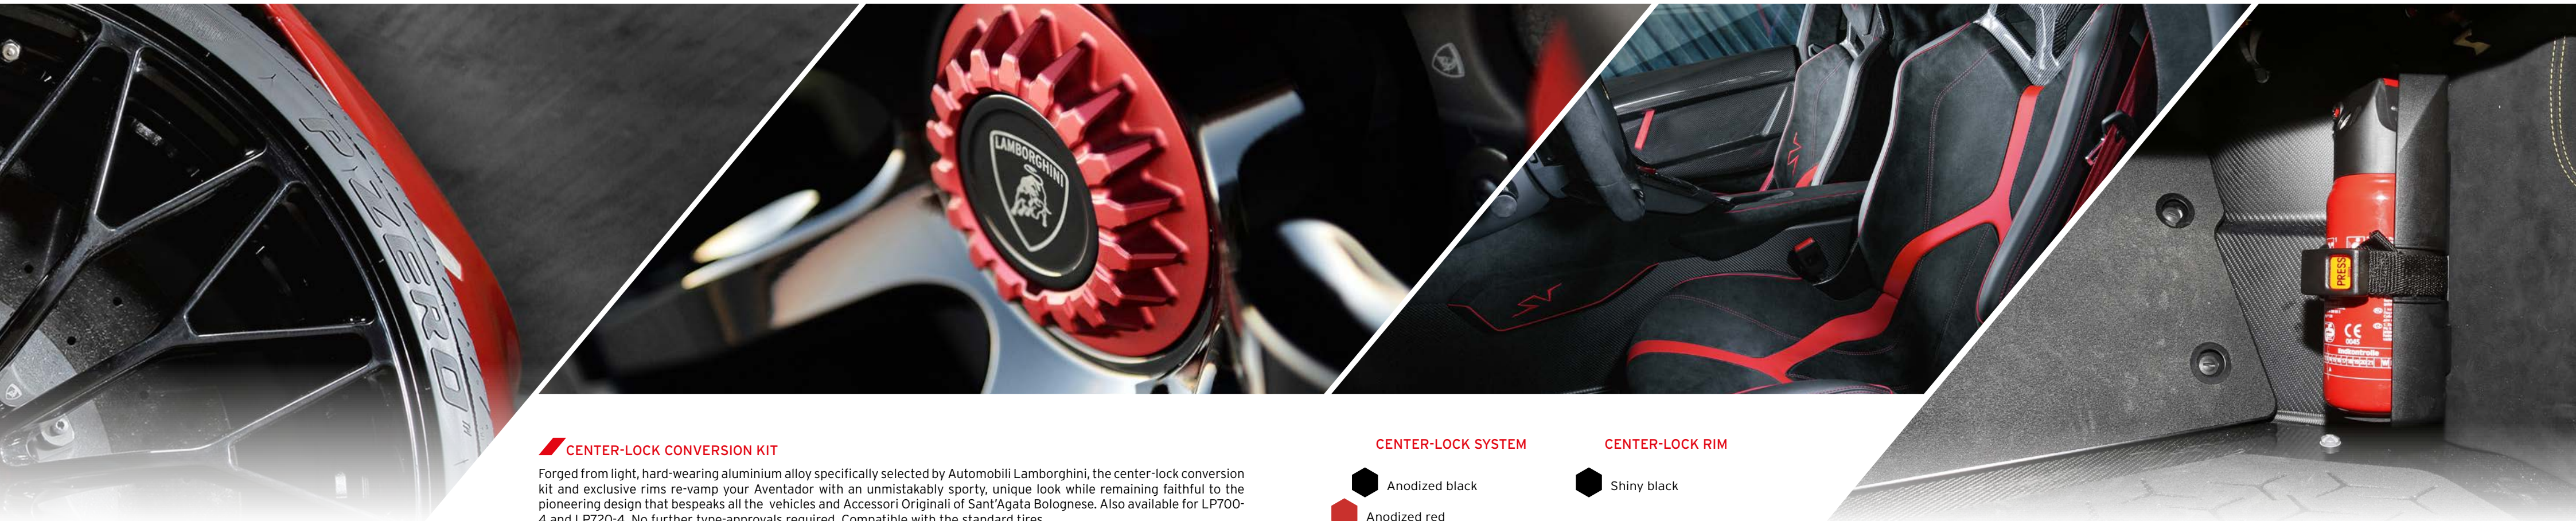

SPORT TIRES

Pirelli has drawn from a century of experience to provide you with the perfect tires for your Aventador. Enjoy the sporting heart of your Lamborghini to the full as you hug the track or road with these special tires. Only tires with the exclusive "L" marking on the shoulder guarantee the exclusive Pirelli-Lamborghini project and partnership.

SPORT SEATS

The perfect seats for a truly racing environment, without compromising on style or safety.

EXTINGUISHER KIT

Safety first and foremost, in all driving conditions.

CENTER-LOCK CONVERSION KIT

Forged from light, hard-wearing aluminium alloy specifically selected by Automobili Lamborghini, the center-lock conversion kit and exclusive rims re-vamp your Aventador with an unmistakably sporty, unique look while remaining faithful to the pioneering design that bespeaks all the vehicles and Accessori Originali of Sant'Agata Bolognese. Also available for LP700-4 and LP720-4. No further type-approvals required. Compatible with the standard tires.

CENTER-LOCK SYSTEM

- Anodized black
- Anodized red

CENTER-LOCK RIM

- Shiny black