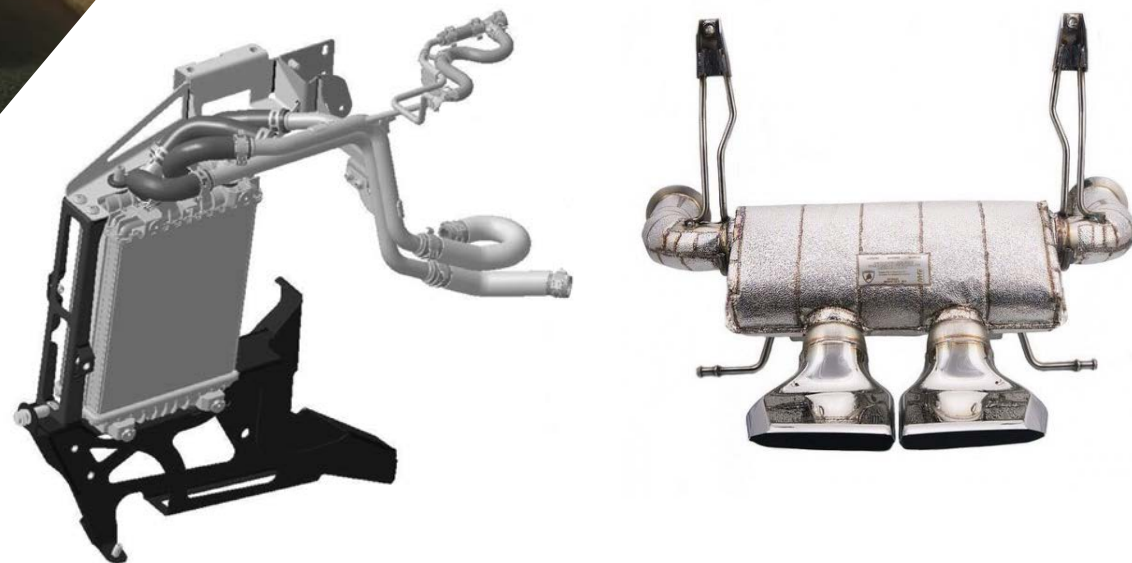

RACING RADIATOR

Improved engine cooling means enhanced performance. Always, whatever the weather.

RACING EXHAUST SYSTEM

AVENTADOR, The One And Only, and that goes for sound, as well. With the Racing Exhaust and dedicated engine tuning, your AVENTADOR will let you hear its own true roar: you won't be disappointed.

And since sight is as important as sound, new decorative tailpipes with the exclusive "Accessori Originali" marking will complete this record-breaking exhaust system.

All this without affecting the warranty on your Lamborghini and with the peace of mind of installing a certified product from the Accessori Originali Automobili Lamborghini line.

Weight reduction: - 21 kg
Up to 10% power increase < 3000 rpm
Recommended for track use only

TRACK AND PLAY

The exclusive Accessori Originali Track and Play will provide you with your very own telemetry tracking and video recording centre. The powerful, lightweight control unit can be easily installed in your car, while the App can be downloaded from App Store iOS (or just focus on the QR-code in this brochure). Create or choose your track, then measure your all-round performance by analyzing every aspect of your driving prowess.

Acceleration, speed, gear engaged, G-force, steering angle, tyre pressure and RPM are only some of the data that Track and Play can read, record and analyze for you. And thanks to the Data Syncing function, you can show the whole world your skill at the wheel of your Lamborghini.

The ultimate telemetric experience:

- Easy to install
- 56 preloaded circuits, plus Track Creator function
- Aventador customized dashboard
- HD video recording and automatic synchronization of telemetry data
- Comparative "Ghost" functionality
- Complete performance analysis