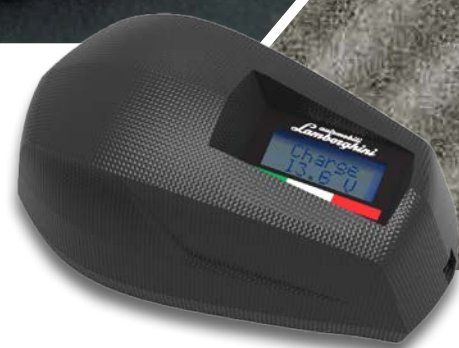

BATTERY MAINTAINER

A properly charged battery is important for a special occasions car. This device keep's your vehicle's battery charged and ready to go.