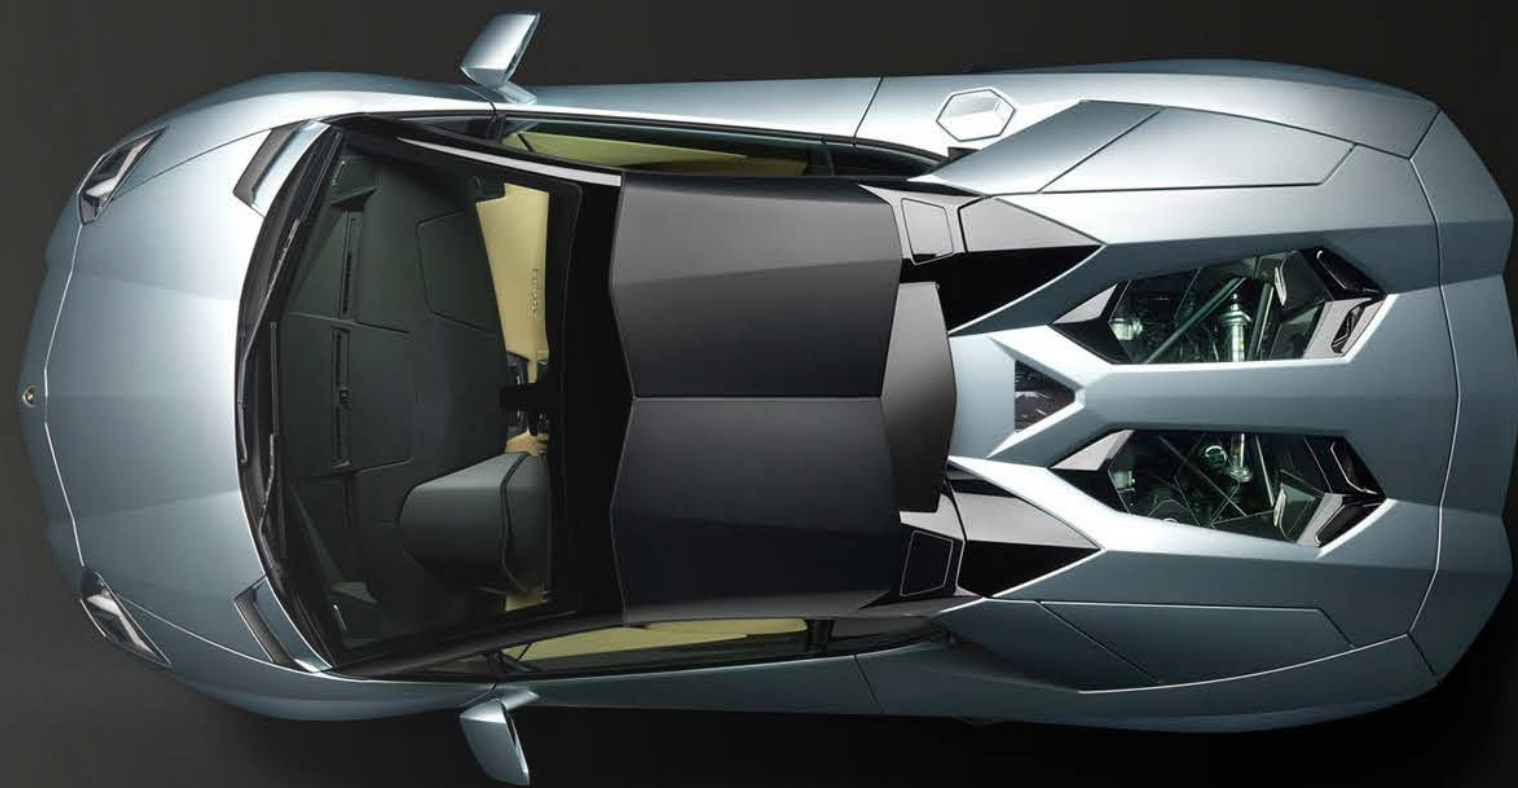

CARBON FIBER HARD TOP

Essential part of the Aventador Roadster, the two parts that form the hard top are made of carbon fiber to provide the highest possible component stiffness and extremely low weight. Choose one of the following finishes to complete the look of your Aventador.

- Matte black
- Shiny black
- Carbon fiber
- Forged composite

CARBON FIBER EXTERIOR KIT

Lamborghini boasts a long tradition of hand-made craftsmanship, but also a long tradition of working with hi-tech materials like carbon fiber. Every accessory offers outstanding quality, cutting edge technology, Lamborghini's signature design and stands out for the attention paid to even the smallest details. The goal remains the same: our customers' expectations of quality and service must not merely be met, but consistently exceeded.