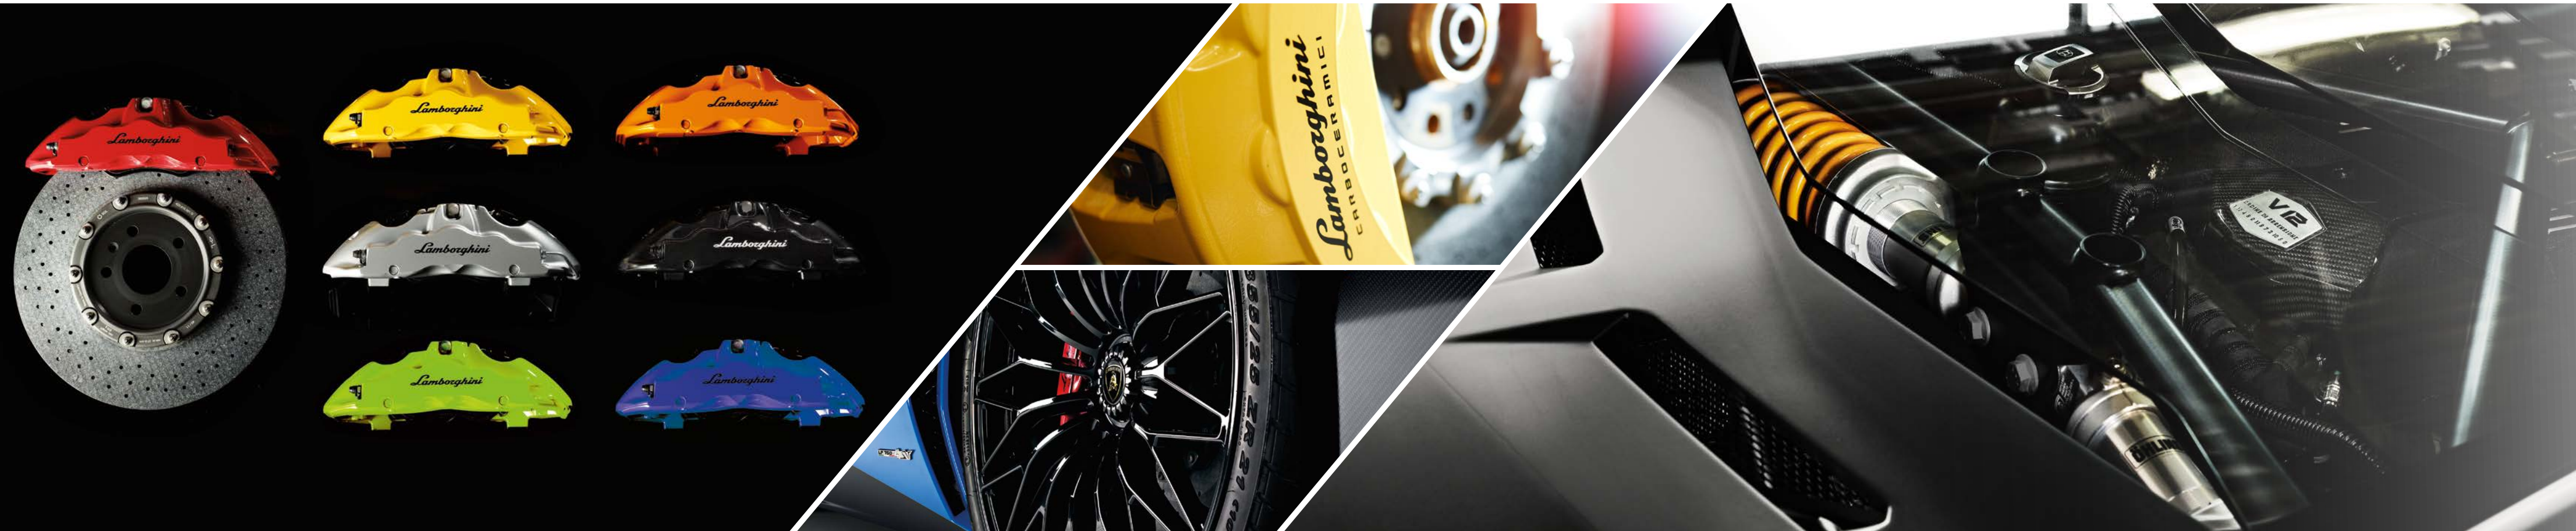

COLORED BRAKE CALIPER KIT

For a vehicle produced in Sant'Agata Bolognese, every gram of reduced weight is an advantage. That's why we work passionately to trim down the weight of our cars. And that's why we use carbon ceramic brakes, which not only offer a very long service life, but are significantly lighter than traditional brakes.

SHOCK ABSORBER KIT

Colored springs to use in conjunction with your standard or comfort shock absorbers.