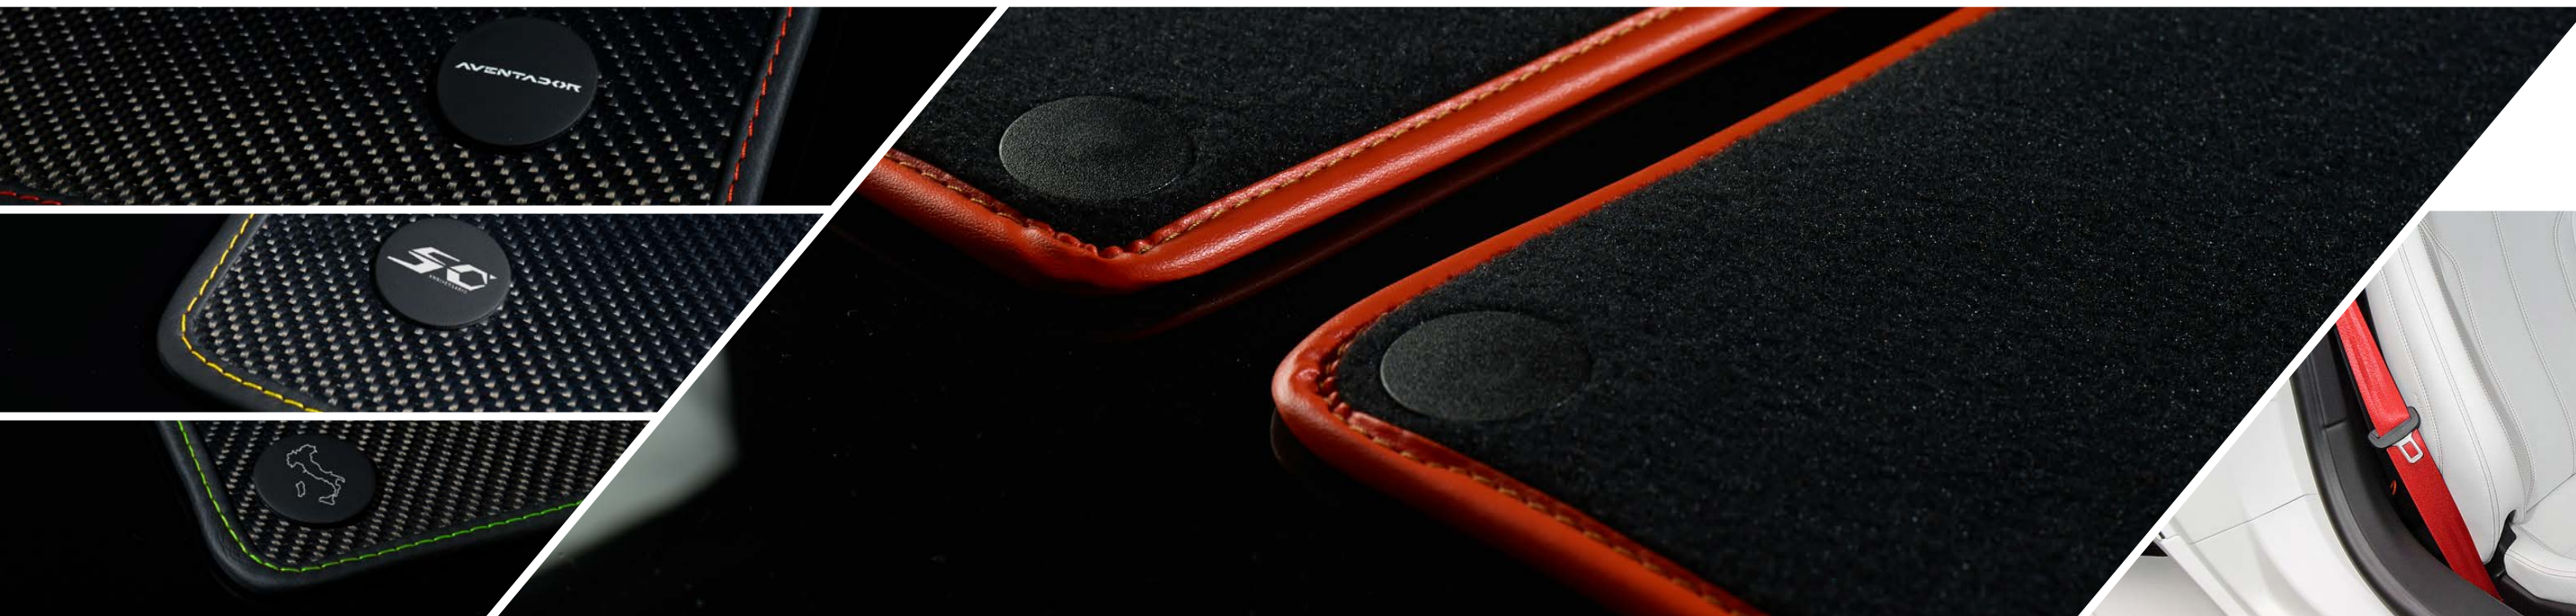

CARBON FIBER FLOOR MATS

Accessori Originali has provided every detail for your Lamborghini. This is why you can customize even the floor mats.

SET OF CUSTOMIZED PLUGS FOR FLOOR MATS

Available with the name of your car or logo of your choice, they provide an extra touch of style for your floor mat plugs.

FLOOR MATS WITH CUSTOMIZED EDGES

A stylish combination of carbon fiber, leather and stitching creates a customized product that fully matches the colors and finishes of your Lamborghini. But if you prefer a classic look, you can choose the standard floor mats with customized leather edge trims.

COLORED SEAT BELTS

Restricting the scope for customizing to just leather, Alcantara and carbon fiber may simply not be sufficient for some. Available in a selection of colors, Lamborghini safety seat belts guarantee maximum safety plus an extra touch of color to brighten the passenger compartment.